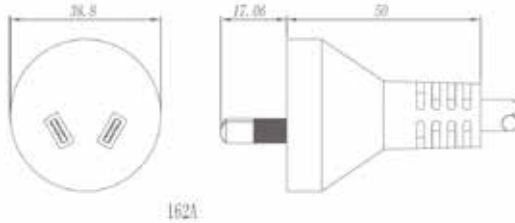

## 162A AUSTRALIA Plug 2 pole STRAIGHT

STANDARD AS/NZS 3112

VOLTAGE 250V

CURRENT 10A