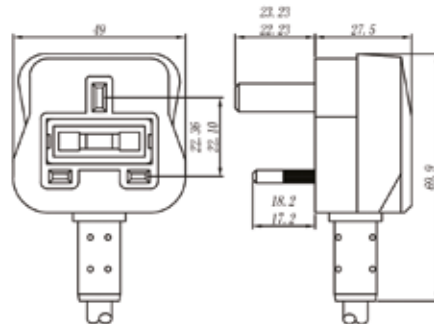

### CABLE TYPE

H03VV-F	3G0.75
H05VV-F	3G0.75; 3G1; 3G1.5; 3G2.5
H05RR-F	3G0.75; 3G1; 3G1.5
H05RN-F	3G0.75; 3G1
H07RN-F	3G1; 3G1.5

## 2343 SAUDI ARABIA Plug 2 pole + E ANGLED

STANDARD SASO 2203

VOLTAGE 220V

CURRENT 13A