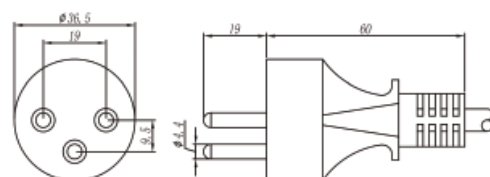

507 SOUTH AFRICAN Plug 2 pole + E ANGLED

STANDARD SANS 164-1

VOLTAGE 250V

CURRENT 16A

CABLE TYPE

H03VV-F	3G0.75
H05VV-F	3G0.75; 3G1; 3G1.5; 3G2.5
H05RR-F	3G0.75; 3G1; 3G1.5
H05RN-F	3G0.75; 3G1
H07RN-F	3G1; 3G1.5

52 ISRAELI Plug 2 pole STRAIGHT

STANDARD SI 32

VOLTAGE 250V

CURRENT 16A

CABLE TYPE

H03VV-F	2X0.75
H05VV-F	2X0.75; 2X1; 2X1.5
H05V2V2-F	2X0.75; 2X1; 2X1.5
H05RR-F	2X0.75; 2X1; 2X1.5
H05RN-F	2X0.75; 2X1
H07RN-F	2X1; 2X1.5

188 ISRAELI Plug 2 pole + E STRAIGHT

STANDARD SI 32

VOLTAGE 250V

CURRENT 16A

CABLE TYPE

H03VV-F	3G0.75
H03V2V2-F	3G0.75
H05VV-F	3G0.75; 3G1; 3G1.5
H05V2V2-F	3G0.75; 3G1; 3G1.5
H05RR-F	3G0.75; 3G1; 3G1.5
H05RN-F	3G0.75; 3G1
H07RN-F	3G1; 3G1.5