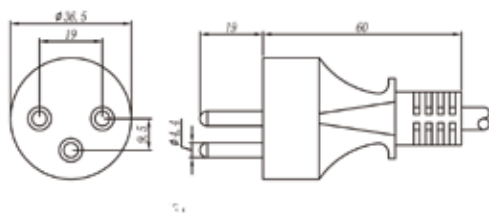

CABLE TYPE

H03VV-F	3G0.75
H03V2V2-F	3G0.75
H05VV-F	3G0.75; 3G1; 3G1.5
H05V2V2-F	3G0.75; 3G1; 3G1.5
H05RR-F	3G0.75; 3G1; 3G1.5
H05RN-F	3G0.75; 3G1
H07RN-F	3G1; 3G1.5
H03RT-H	3G0.75; 3G1

189 ISRAELIAN PLUG 2-POLE + E ANGLED

STANDARD SI 32
VOLTAGE 250V
CURRENT 16A