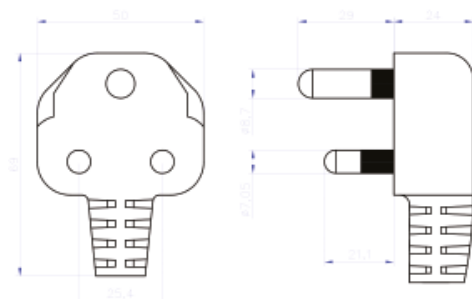

507 SOUTH AFRICAN Plug 2 pole + E ANGLED

STANDARD SANS 164-1

VOLTAGE 250V

CURRENT 16A

CABLE TYPE

H03VV-F	3G0.75
H05VV-F	3G0.75; 3G1; 3G1.5; 3G2.5
H05RR-F	3G0.75; 3G1; 3G1.5
H05RN-F	3G0.75; 3G1
H07RN-F	3G1; 3G1.5