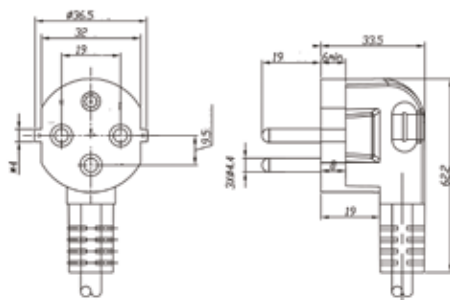

CABLE TYPE

H05VV-F	3G0.75; 3G1; 3G1.5
H05RR-F	3G0.75; 3G1; 3G1.5
H05RN-F	3G0.75; 3G1
H07RN-F	3G1; 3G1.5