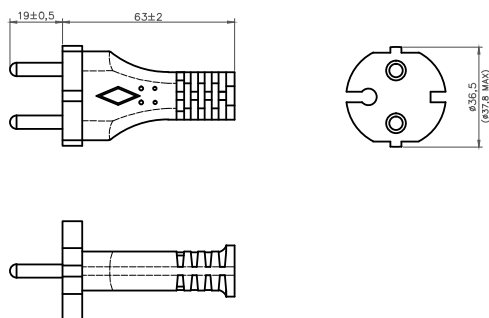

## 52 ISRAELI Plug 2 pole STRAIGHT

STANDARD SI 32  
VOLTAGE 250V  
CURRENT 10A