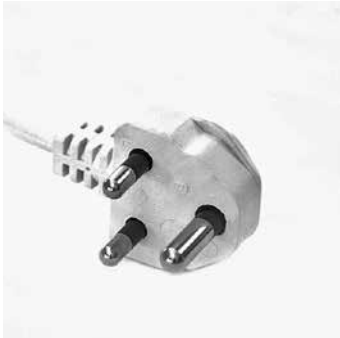

### CABLE TYPE

H05VV-F	3G0.75; 3G1; 3G1.5
H05RR-F	3G0.75; 3G1; 3G1.5
H05RN-F	3G0.75; 3G1
H07RN-F	3G1; 3G1.5

## 507 SOUTH AFRICAN Plug 2 pole + E ANGLED

STANDARD SANS 164-1

VOLTAGE 250V

CURRENT 16A